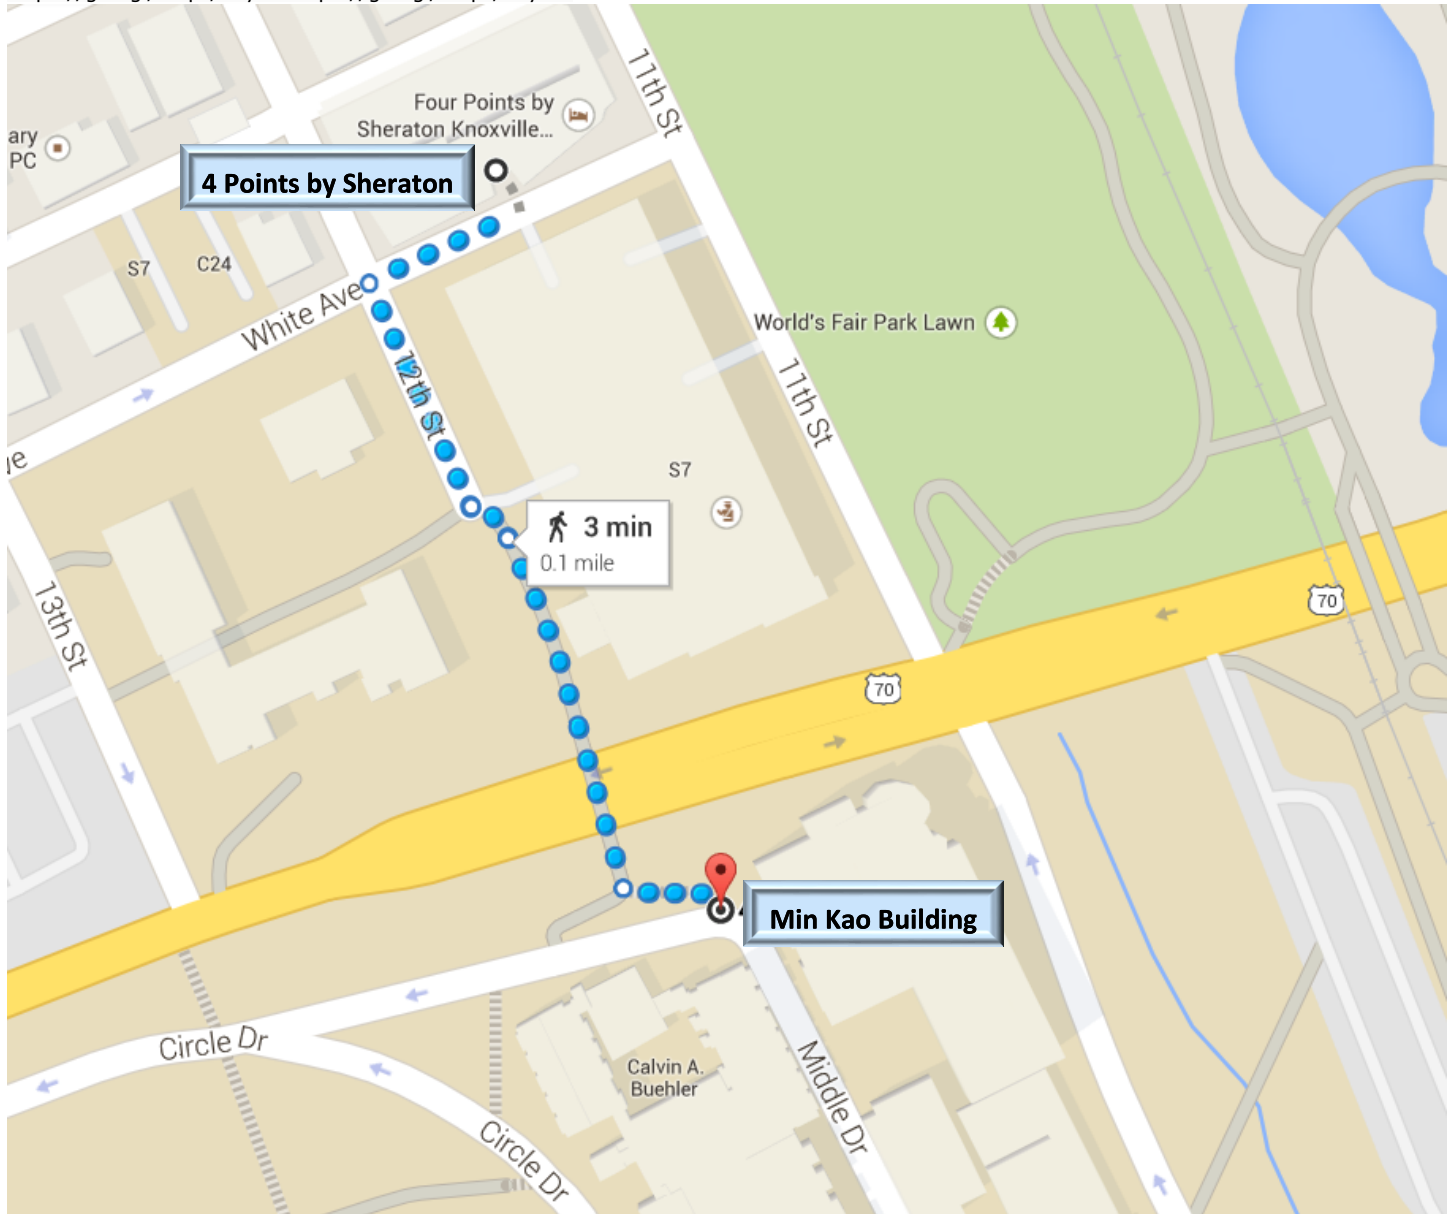

Walking directions from Four Points by Sheraton Knoxville to the Min Kao Building – Electrical Engineering Department

Note: A bridge will take you over the main road to the Min Kao Building. You will enter on the 4th Floor.

<https://goo.gl/maps/0YyeV> <https://goo.gl/maps/0YyeV>

<https://goo.gl/maps/0YyeV>